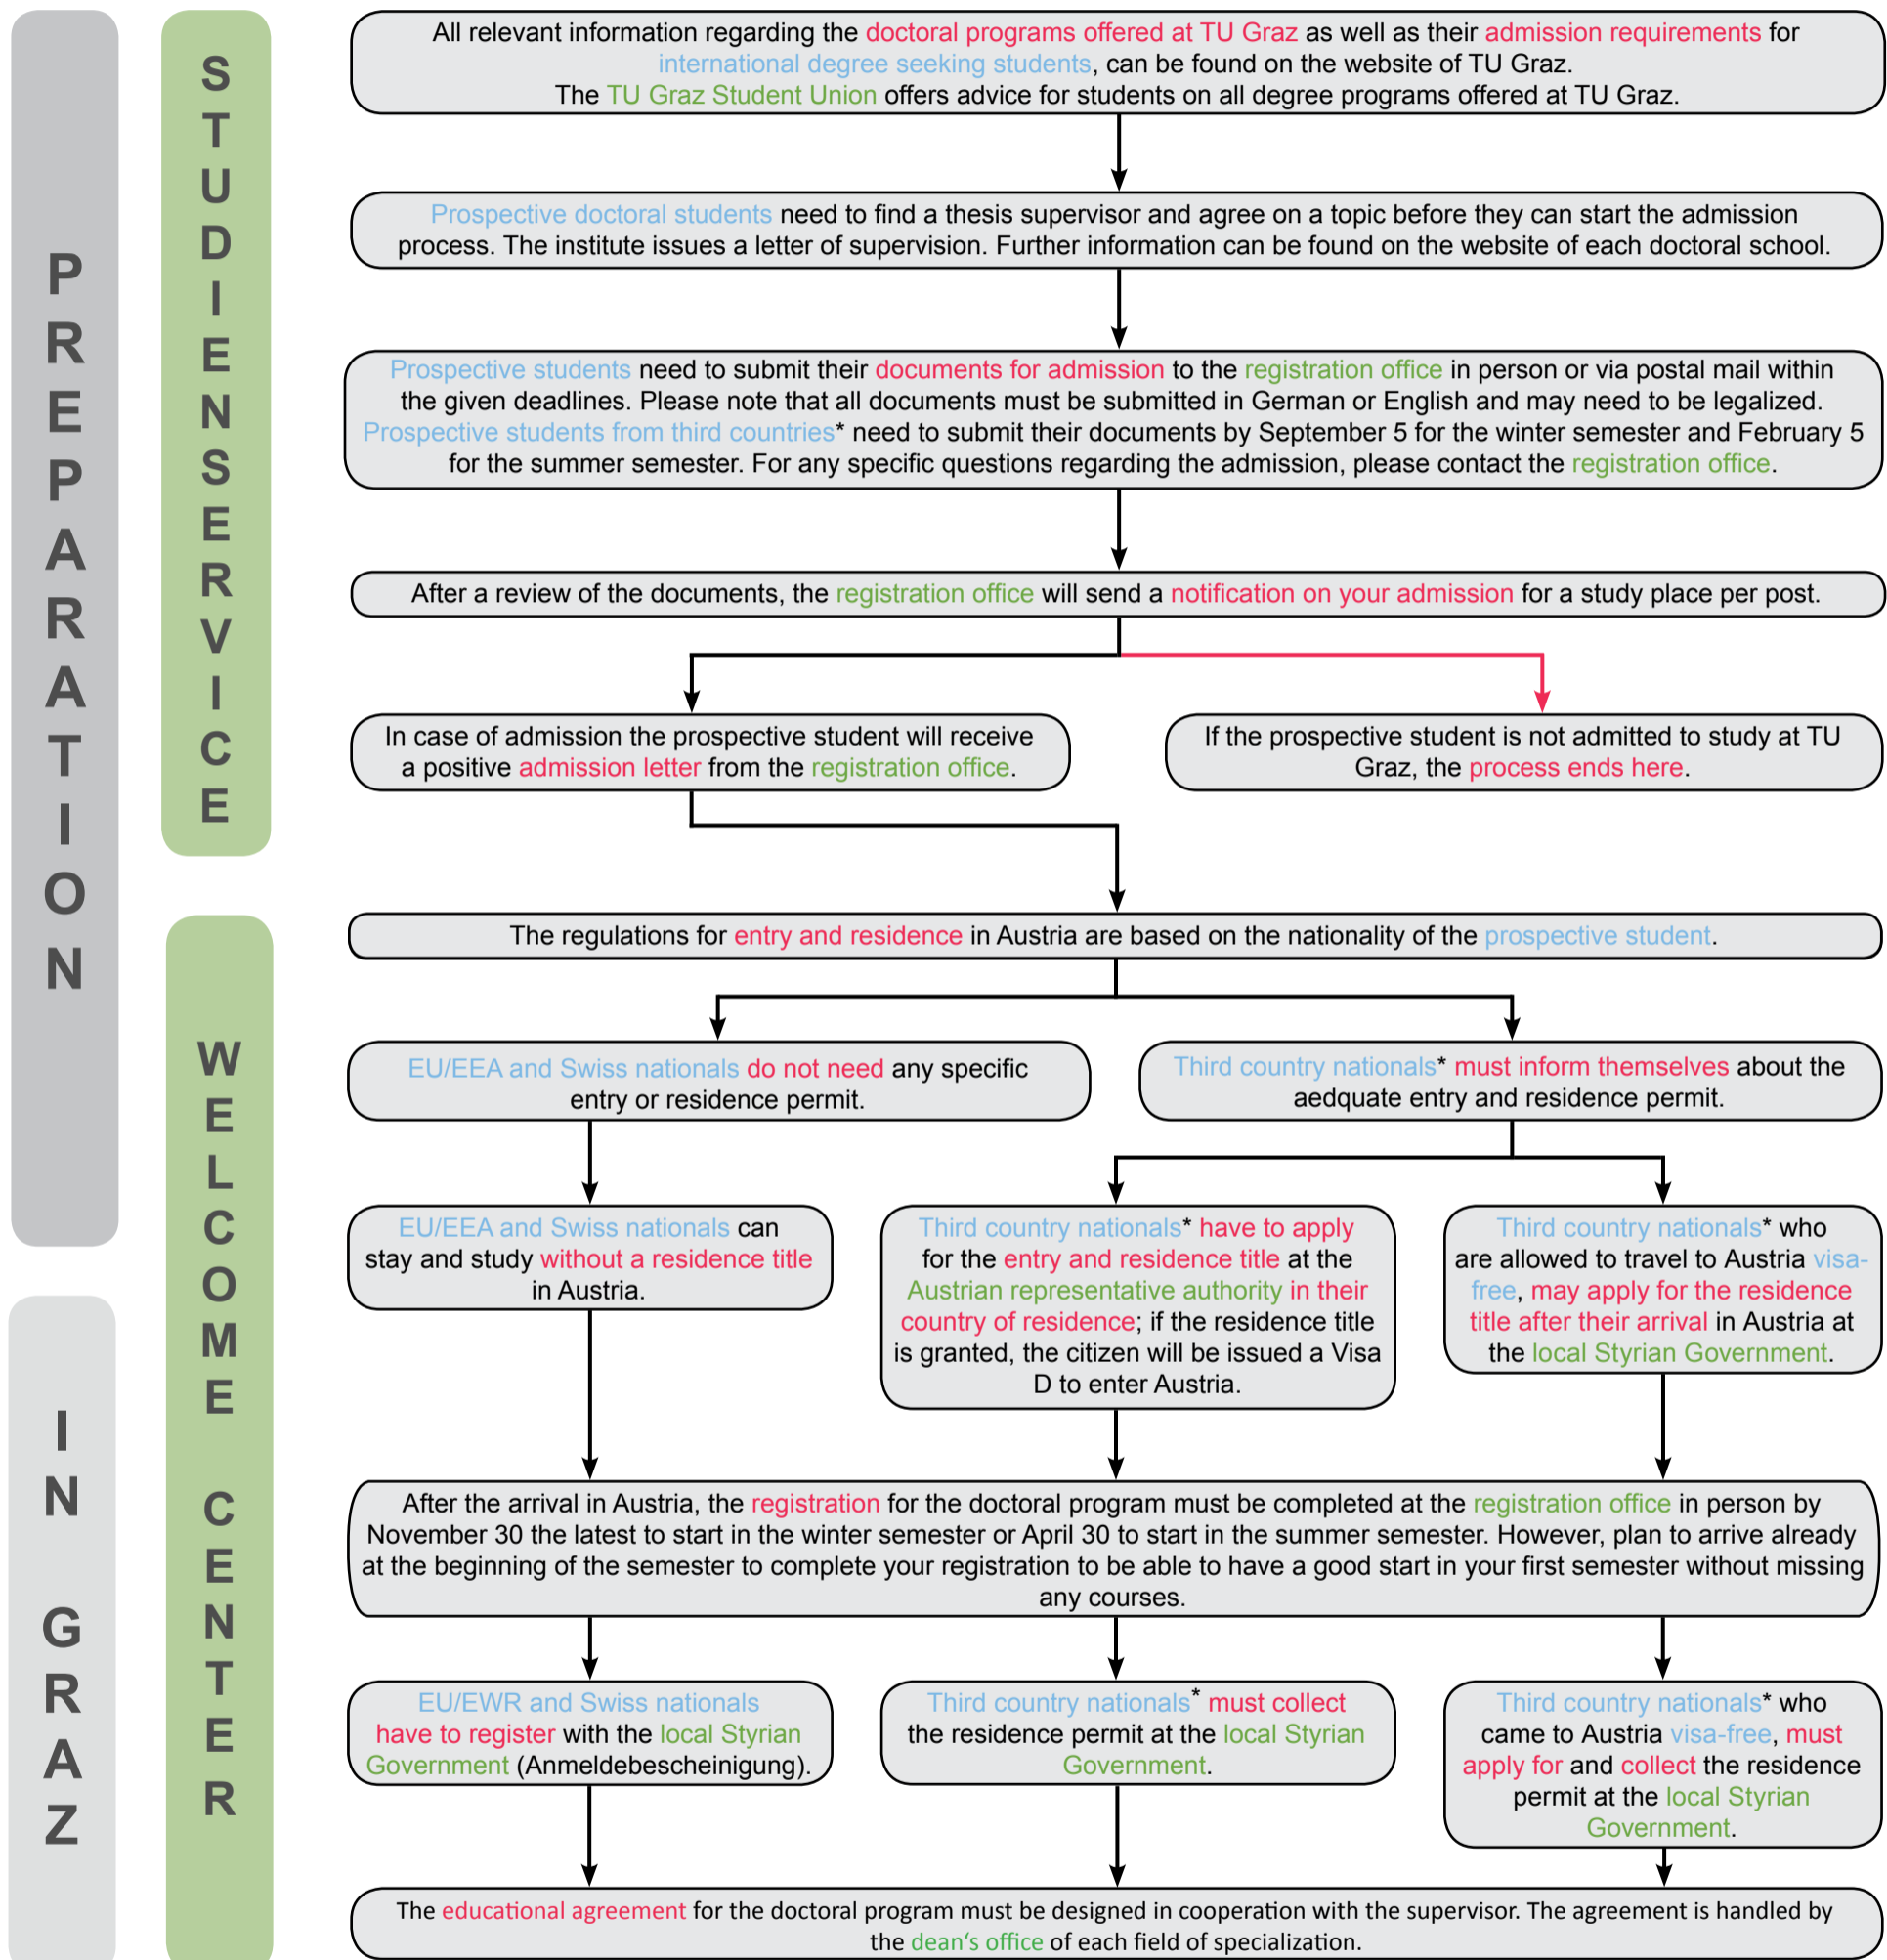

# This workflow is directed at prospective international doctoral students

For further details about the process and information on points of contact please move your mouse to the dedicated section of the workflow and click on the provided links.