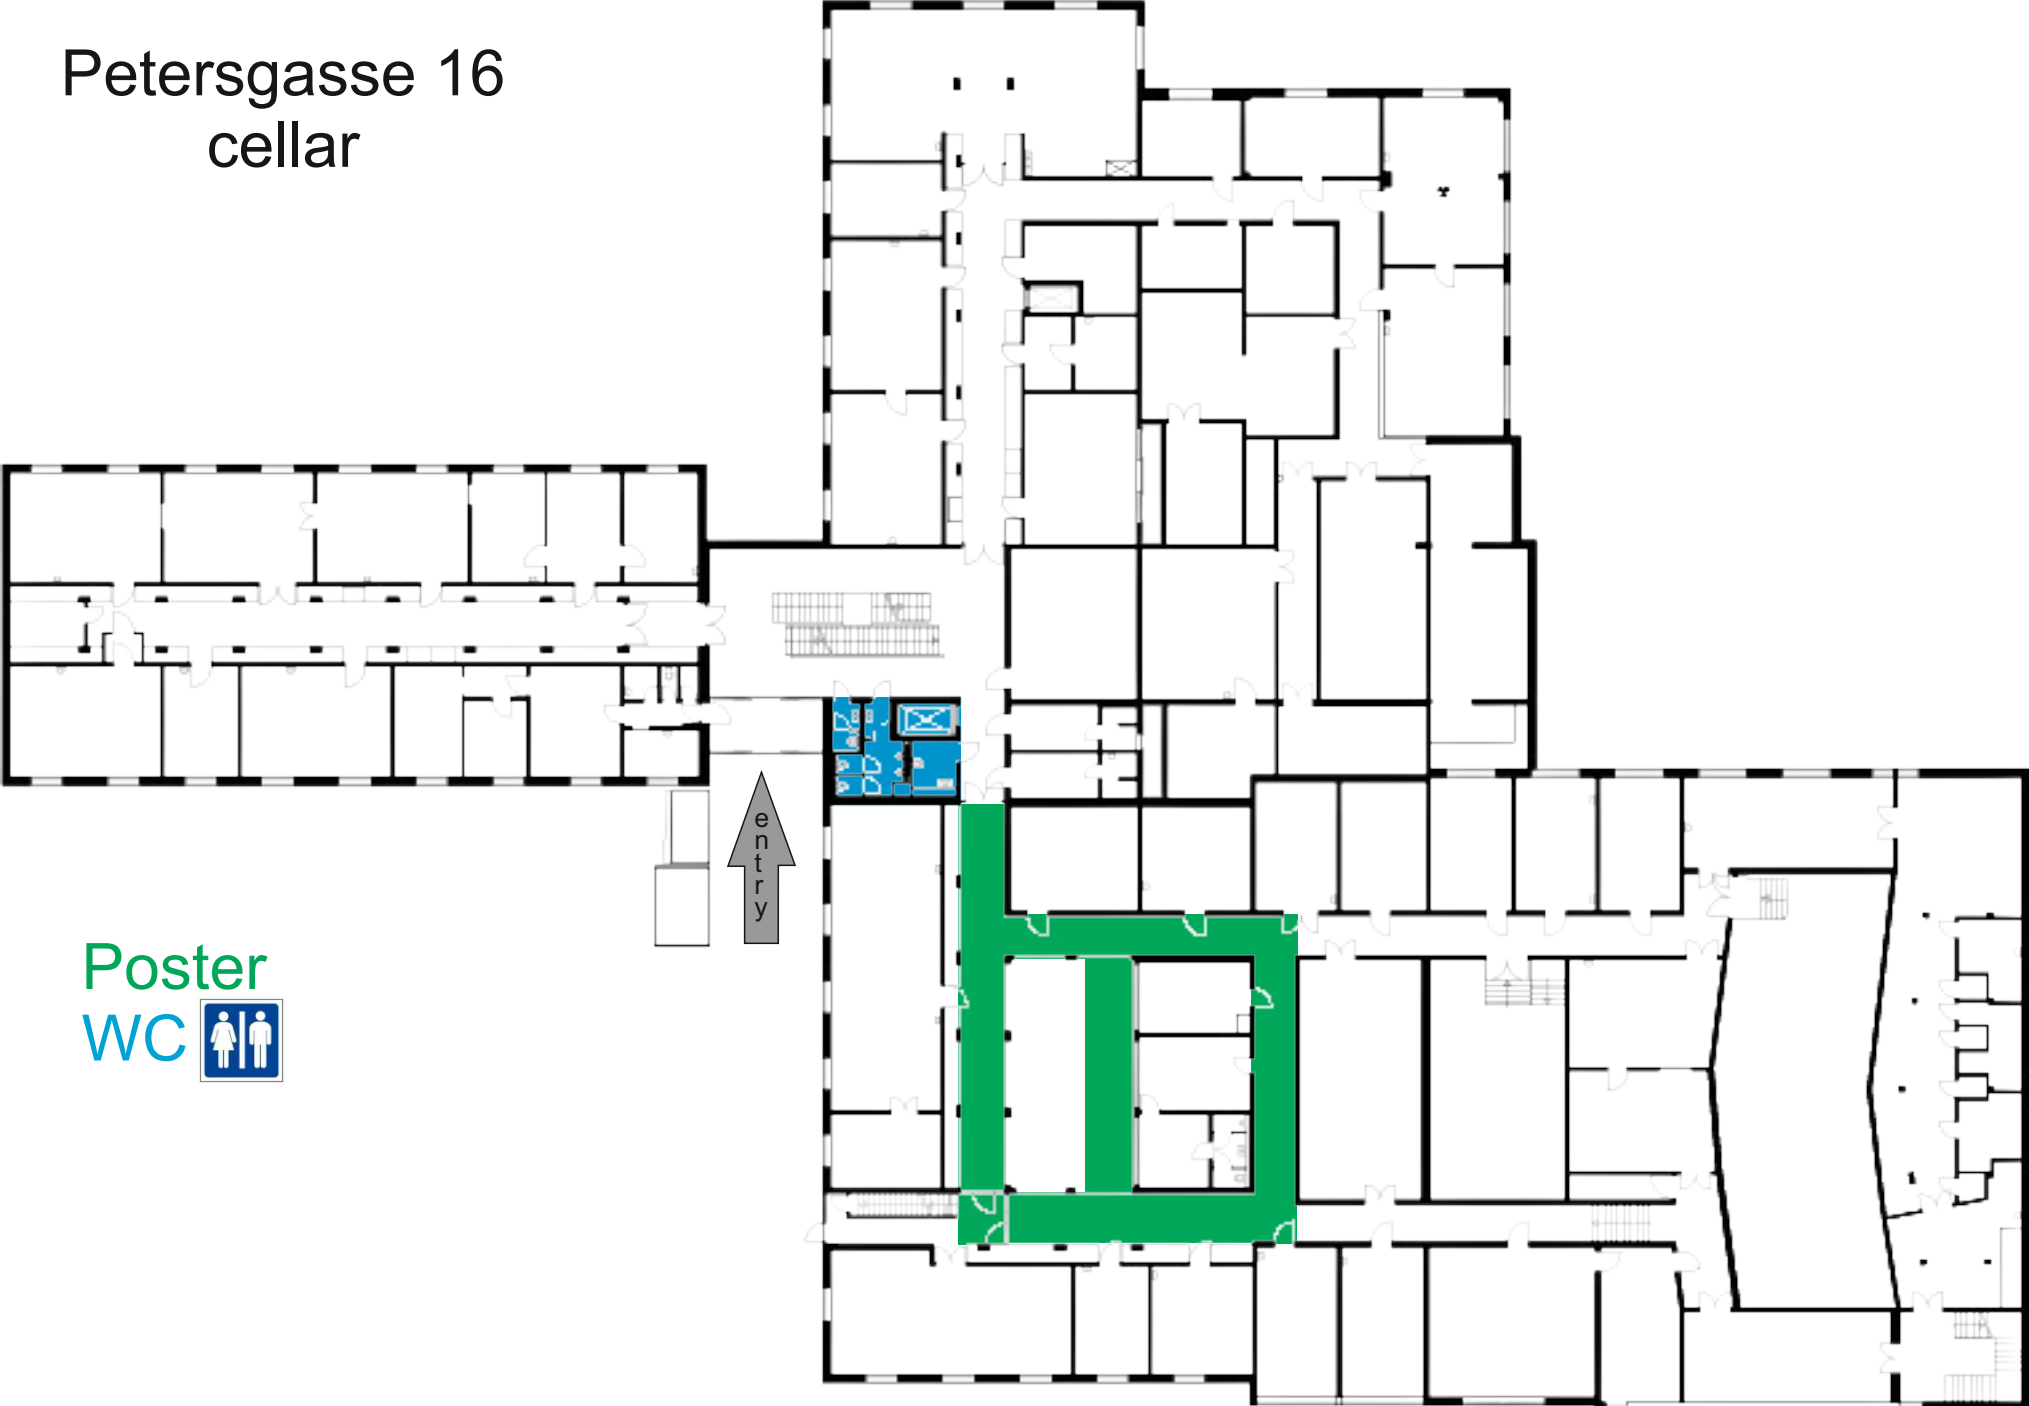

Schörgelgasse

Felix Dahn-
Platz

Schörgelgasse

Kronesgasse 5

Münzgrabenstr. 11

Kronesgasse

Münzgrabenstraße

Petersgasse

Stremayrgasse 10

Steyregasse 30

Münzgrabenstr. 35

Münzgrabenstr. 37

Stremayrgasse

Steyregasse

Steyregasse 17

Location of lecture halls
in the campus

Floor plan:

Petersgasse 16
ground floor
HS P2, PHEG 016

This entrance is on the cellar floor!

Petersgasse 16
first floor
HS P1

- Lecture room
- Poster
- Coffee
- WC 

Petersgasse 16 cellar

Poster
WC

Lecture room

WC 

Steyrergasse 30
ground floor
HS BE01

Stremayrgasse 16, ground floor
HS BMT

Lecture room
WC 