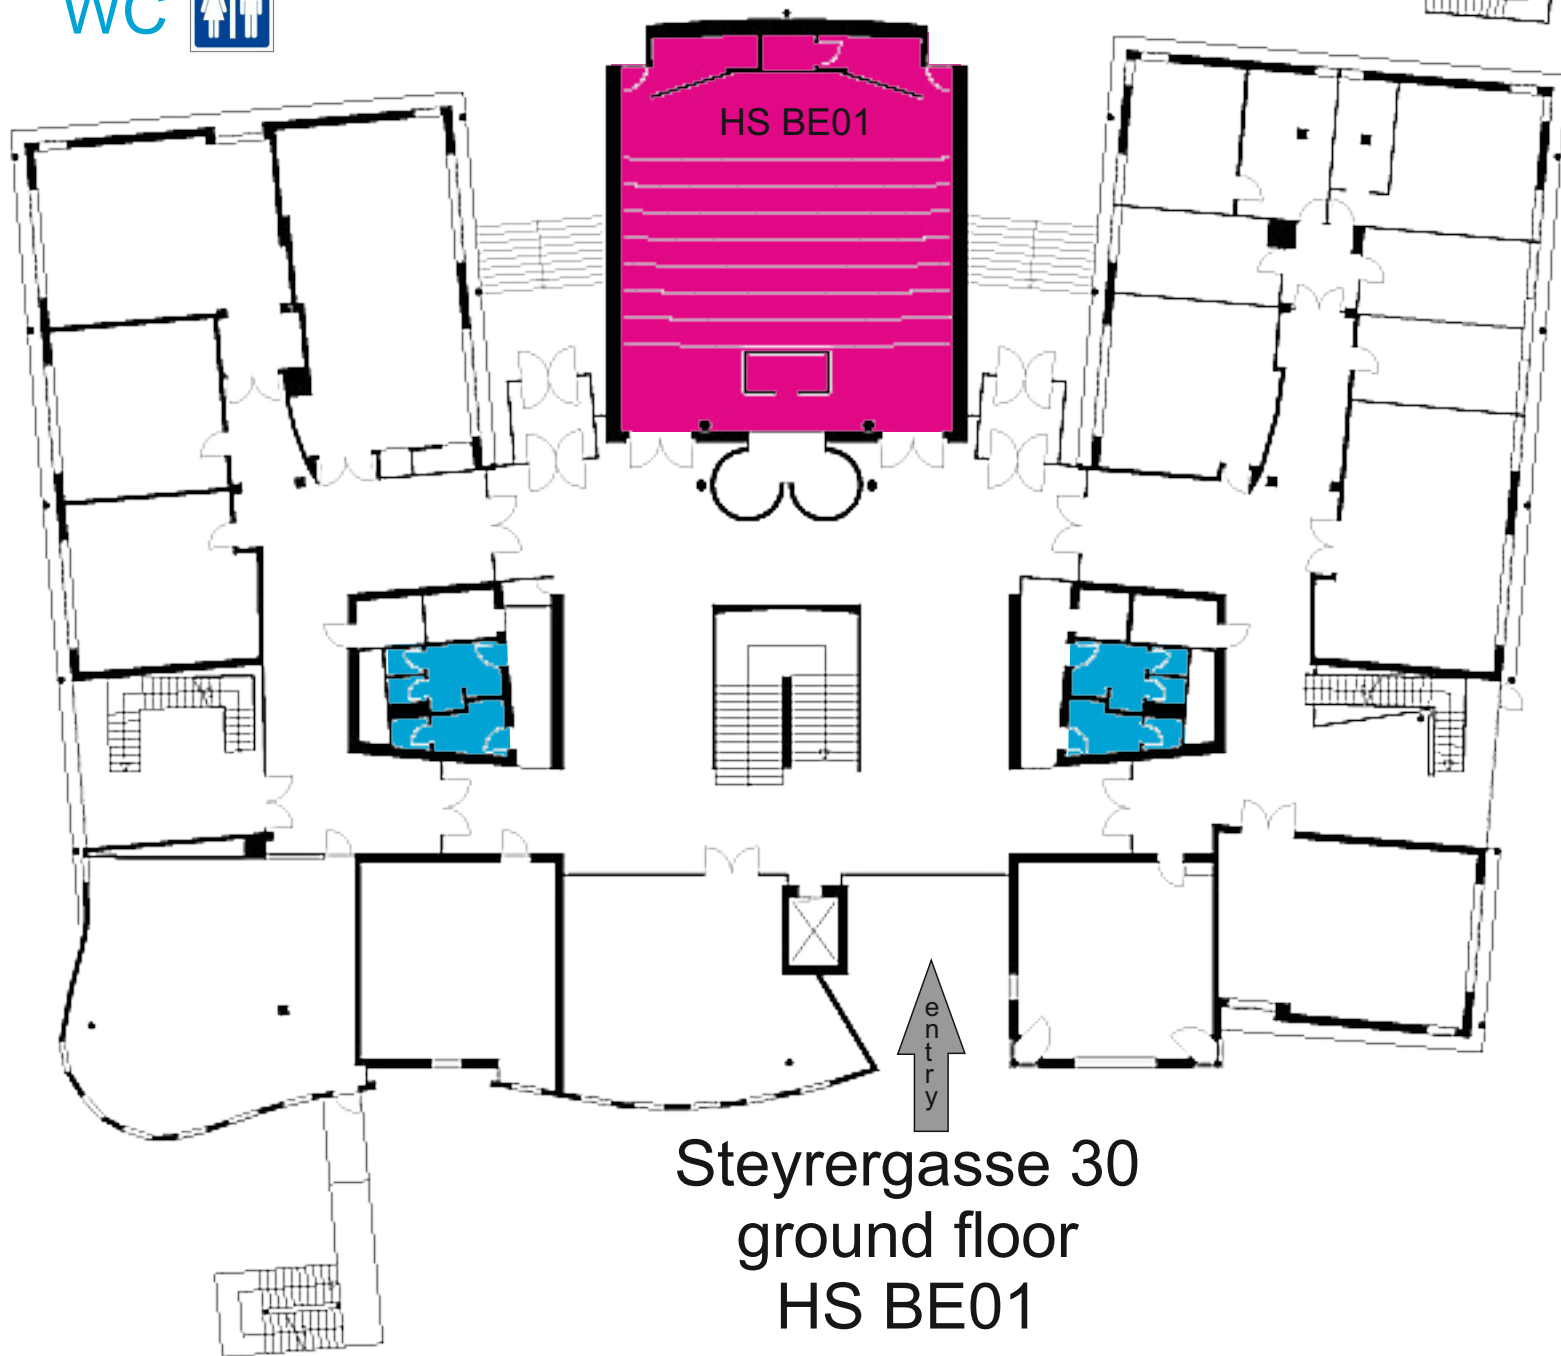

Schörgelgasse

Felix Dahn-
Platz

Schörgelgasse

Kronesgasse 5

Münzgrabenstr. 11

Kronesgasse

Münzgrabenstraße

Petersgasse

Stremayrgasse 10

Steyregasse 30

Münzgrabenstr. 35

Münzgrabenstr. 37

Stremayrgasse

Steyregasse

Steyregasse 17

Location of lecture halls
in the campus

Floor plan:

Petersgasse 16
ground floor
HS P2, PHEG 016

This entrance is on the cellar floor!

Petersgasse 16
first floor
HS P1

- Lecture room
- Poster
- Coffee
- WC 

Petersgasse 16 cellar

Poster
WC

Lecture room

WC 

Steyrergasse 30
ground floor
HS BE01

Stremayrgasse 16, ground floor
HS BMT

Lecture room
WC 