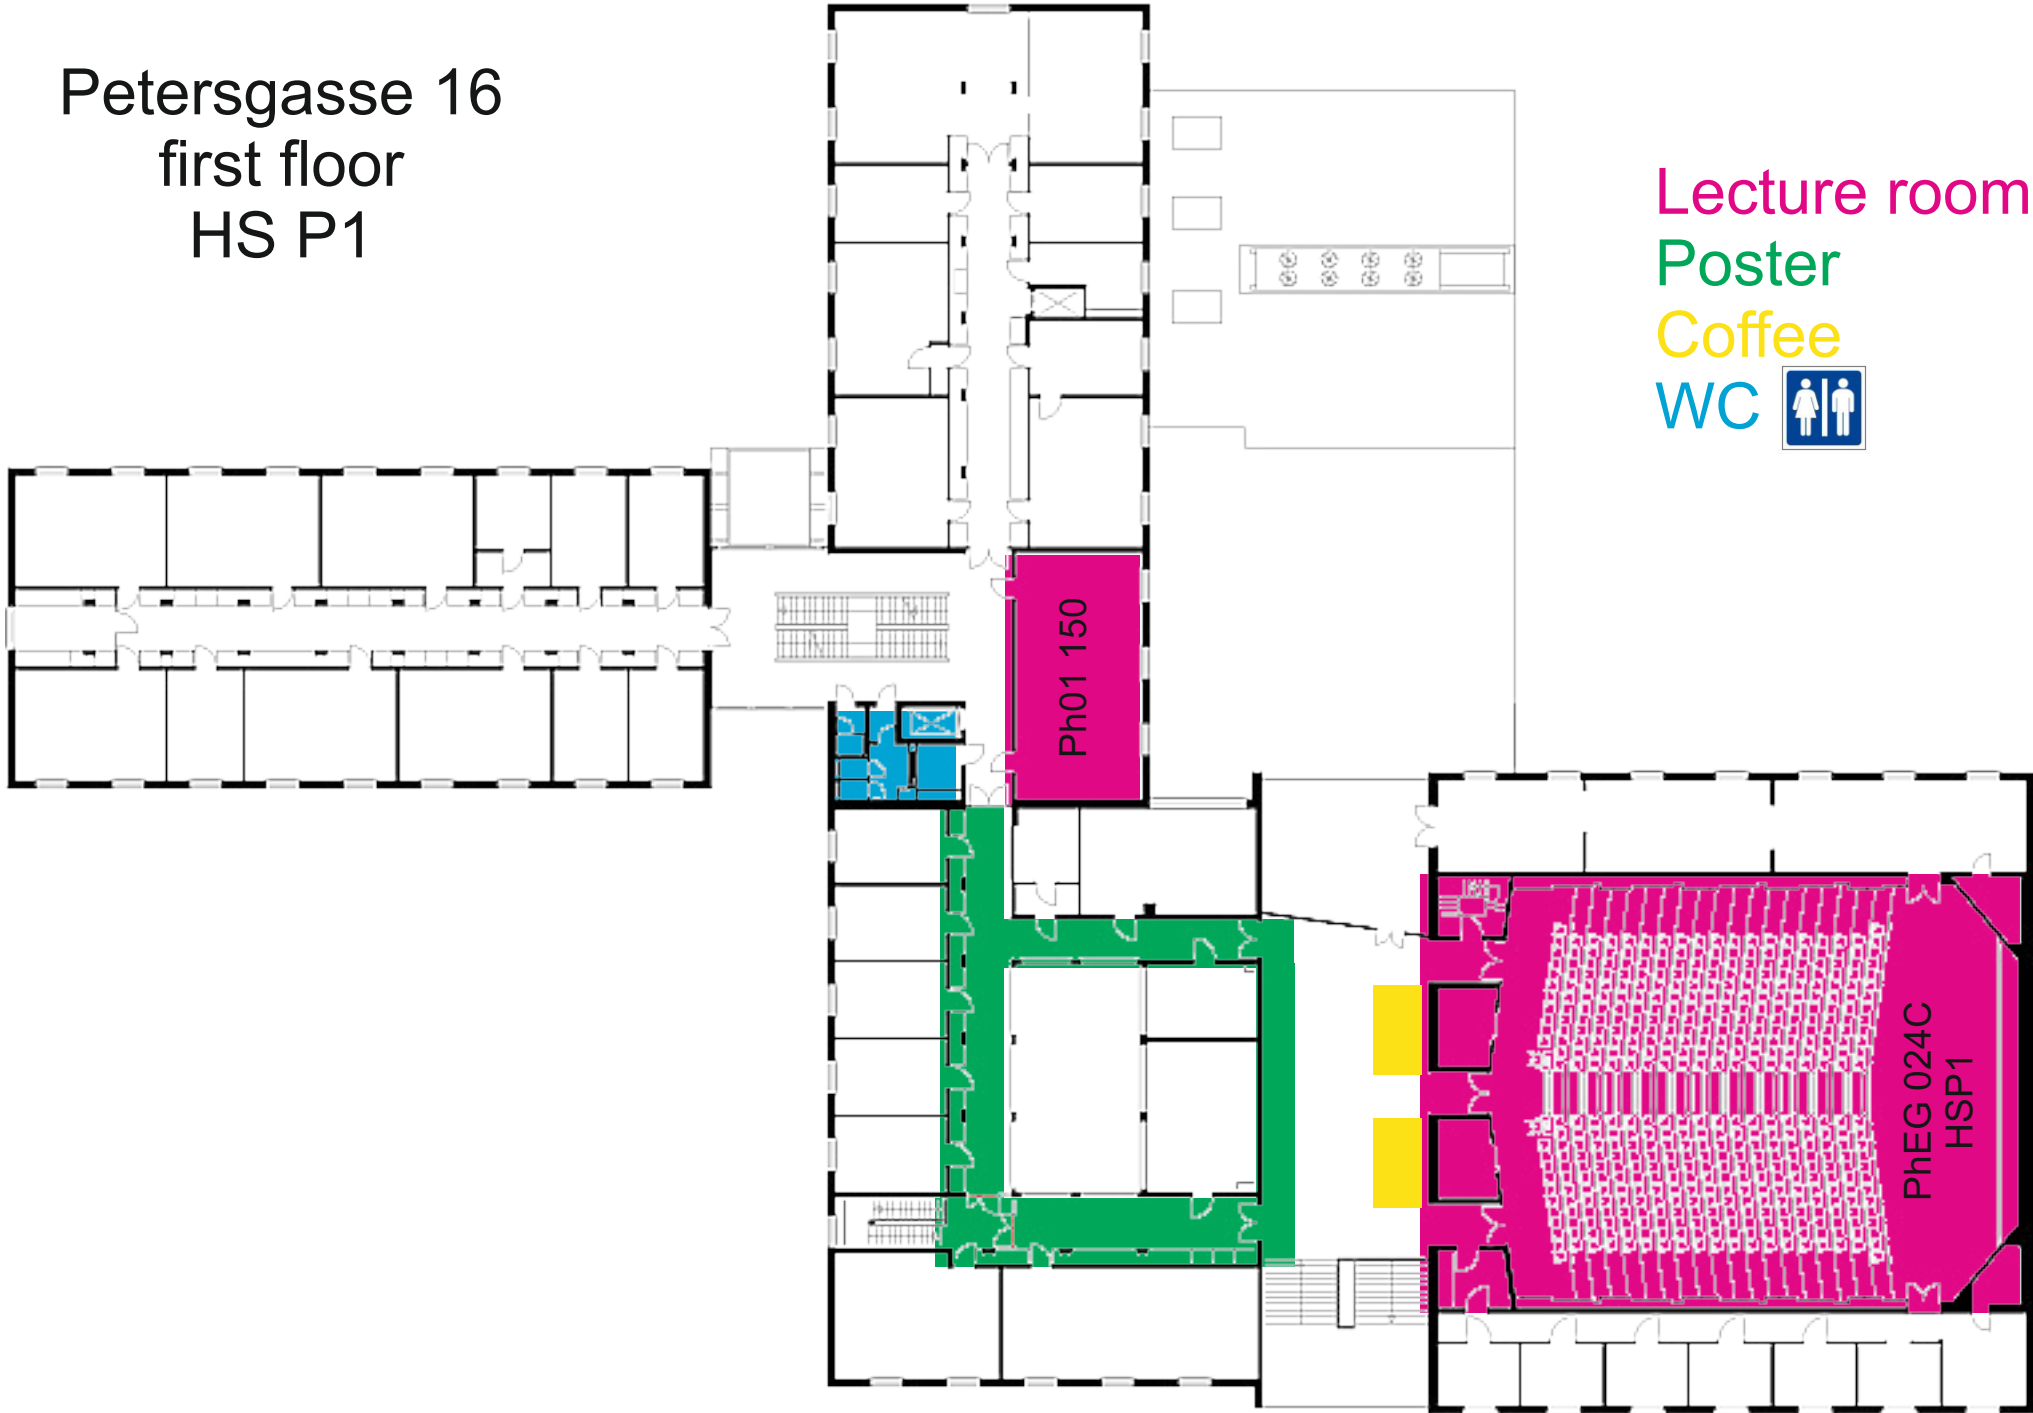

Schörgelgasse

Felix Dahn-
Platz

Schörgelgasse

Kronesgasse 5

Münzgrabenstr. 11

Kronesgasse

Münzgrabenstraße

Petersgasse

Stremayrgasse 10

Steyregasse 30

Münzgrabenstr. 35

Münzgrabenstr. 37

Stremayrgasse

Steyregasse

Steyregasse 17

Location of lecture halls
in the campus

Floor plan:

Petersgasse 16
ground floor
HS P2, PHEG 016

This entrance is on the cellar floor!

Petersgasse 16
first floor
HS P1

- Lecture room
- Poster
- Coffee
- WC 

Petersgasse 16 cellar

Poster
WC

Lecture room

WC 

Steyrergasse 30
ground floor
HS BE01

Stremayrgasse 16, ground floor
HS BMT

Lecture room
WC 