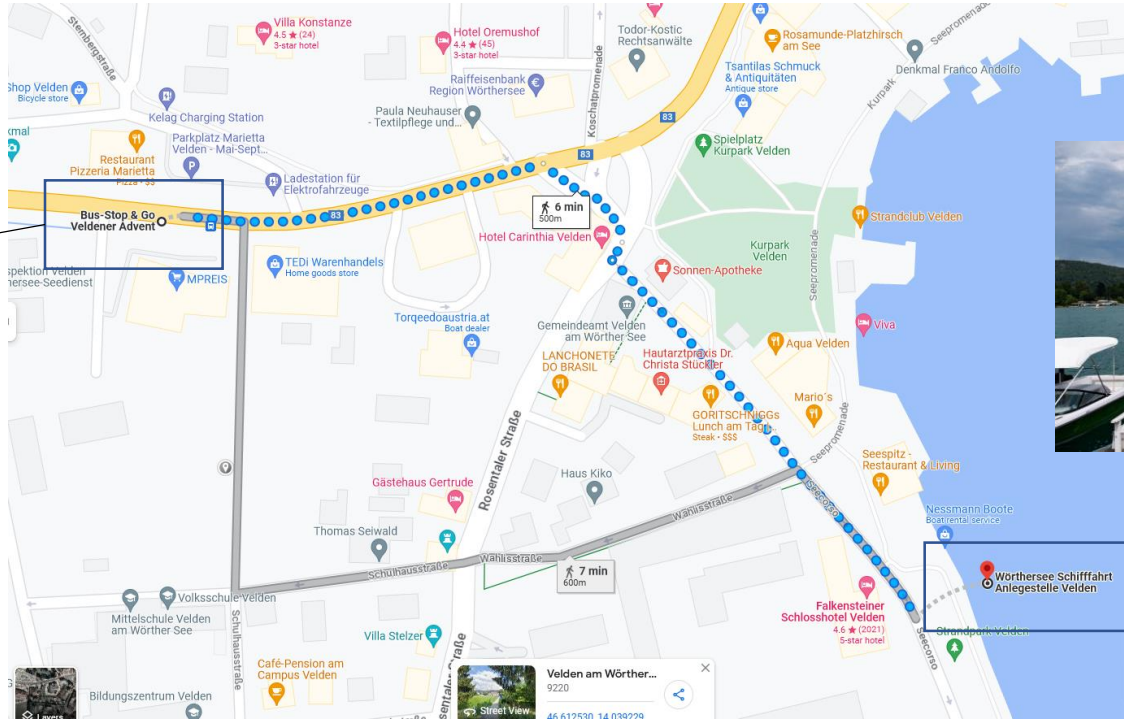

Start Point Boat Trip

Map data © 2023 Google,
<https://www.google.at/maps/dir/46.6136117,14.0389175/W%C3%B6rthersee+Schiffahrt+Anlegestelle+Velden,+Seesecor,+9220+Velden+am+W%C3%B6rthersee/@46.6131765,14.0402965,18z/data=!4m9!4m8!1m0!1m5!1m1!1s0x477078dd4f513e35:0x2217622311605002!2m2!1d14.044253612d46.6119873!2e2?hl=en&entry=ttu>
<https://www.alpintreff.de/regionen/100470-Schiffsanleger-Velden/>