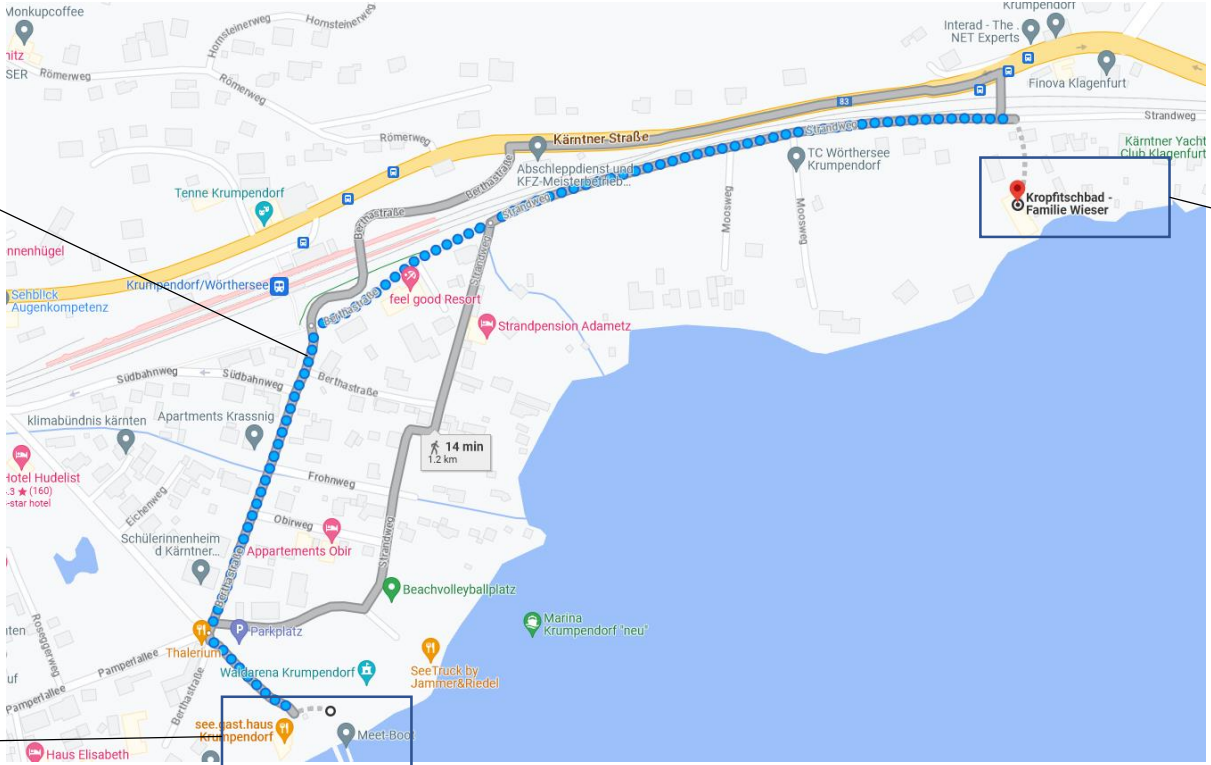

Directions to the Departure Point in Graz

You can get there with the „AltStadtBim“ from the **Jakominiplatz** or **Kaiser-Josef-Platz** or **Dietrichsteinplatz** for free!

From **Jakominiplatz** you can take the tram lines

- 1 (towards Eggenberg / UKH)
- 4 (towards Reininghaus)
- 6 (towards Smart City)
- 7 (towards Wetzelsdorf)

Get off at the tram station **Südtiroler Platz / Kunsthaus** and go to the front of the Kunsthaus (as seen in the picture)

<https://www.holding-graz.at/de/mobilitaet/altstadt bim/>

Directions in Velden

Bus Stop in Velden

QR-Code for directions in Velden

Start Point Boat Trip

Map data © 2023 Google,
<https://www.google.at/maps/dir/46.6136117,14.0389175/W%C3%B6rthersee+Schiffahrt+Anlegestelle+Velden,+Seesecor,+9220+Velden+am+W%C3%B6rthersee/@46.6131765,14.0402965,18z/data=!4m9!4m8!1m0!1m5!1m1!1s0x477078dd4f513e35:0x2217622311605002!2m2!1d14.044253612d46.6119873!2e2?hl=en&entry=ttu>
<https://www.alpintreff.de/regionen/100470-Schiffsanleger-Velden/>

Directions in Krumpendorf

~15 min walk to the Kropfitschbad

Kropfitschbad - Familie Wieser

Kropfitschbad Krumpendorf

Exit Point of the Boat Trip

Kartendaten © 2023, <https://www.google.at/maps/dir/Schiffsanlegestelle,+Berthastra%C3%9Fe,+Krumpendorf/Kropfitschbad+-+Familie+Wieser,+Strandweg,+Krumpendorf+am+W%C3%B6rthersee/@46.6253197,14.2228817,17z/data=!3m1!4m1!4m14!4m13!1m5!1m1!1s0x477076bcdbd61d8f:0xbb45ee3ad40b4efa!2m2!1d14.2215018!2d46.6225501!1m5!1m1!1s0x477076a5f4a250f9:0x7096898e745b28ce!2m2!1d14.2303248!2d46.6269946!3e2?entry=ttu>