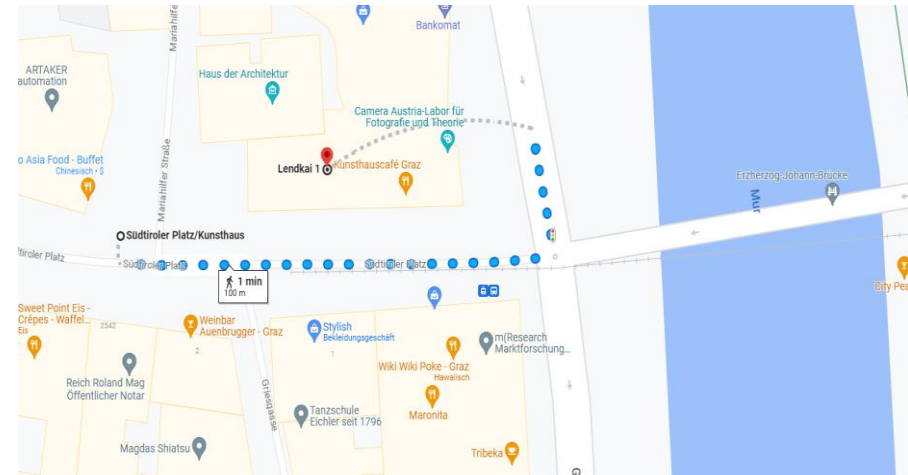

© 2023 Google,
https://www.google.at/maps/place/Lendkai+1,+8020+Graz/@47.0710685,15.4344791,3a,75y,317.63h,87.28t/data=!3m6!1e1!3m4!1sEs9XVI_KY8r5_JgBwlcccA!2e0!7i16384!8i8192!4m7!3m6!1s0x476e3578147d7239:0x41cfcfd6736f66d9!8m2!3d47.0713133!4d15.4340731!10e5!16s%2Fg%2F11bw3x34!h?entry=ttu

Directions to the Departure Point in Graz

You can get there with the „AltStadtBim“ from the **Jakominiplatz** or **Kaiser-Josef-Platz** or **Dietrichsteinplatz** for free!

From **Jakominiplatz** you can take the tram lines

- 1 (towards Eggenberg / UKH)
- 4 (towards Reininghaus)
- 6 (towards Smart City)
- 7 (towards Wetzelsdorf)

Get off at the tram station **Südtiroler Platz / Kunsthaus** and go to the front of the Kunsthaus (as seen in the picture)

Directions in Krumpendorf

~15 min walk to the Kropfitschbad

Kropfitschbad - Familie Wieser

Kropfitschbad Krumpendorf

Exit Point of the Boat Trip

Kartendaten © 2023, <https://www.google.at/maps/dir/Schiffsanlegestelle,+Berthastra%C3%9Fe,+Krumpendorf/Kropfitschbad+-+Familie+Wieser,+Strandweg,+Krumpendorf+am+W%C3%B6rthersee/@46.6253197,14.2228817,17z/data=!3m1!4m1!4m14!4m13!1m5!1m1!1s0x477076bcdbd61d8f:0xbb45ee3ad40b4efa!2m2!1d14.2215018!2d46.6225501!1m5!1m1!1s0x477076a5f4a250f9:0x7096898e745b28ce!2m2!1d14.2303248!2d46.6269946!3e2?entry=ttu>