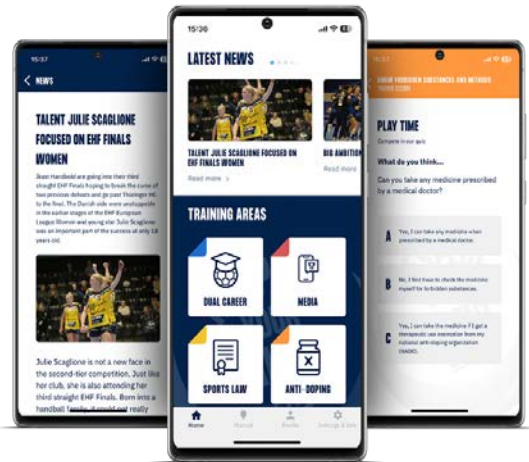

Smells like Team spirit

Past projects

Current projects

Siemens Edge – SQL Connector

Forecast

We leave our beloved but too small headquarter in the Albrechtgasse to move on to new shores in our freshly renovated office in the Burggasse!