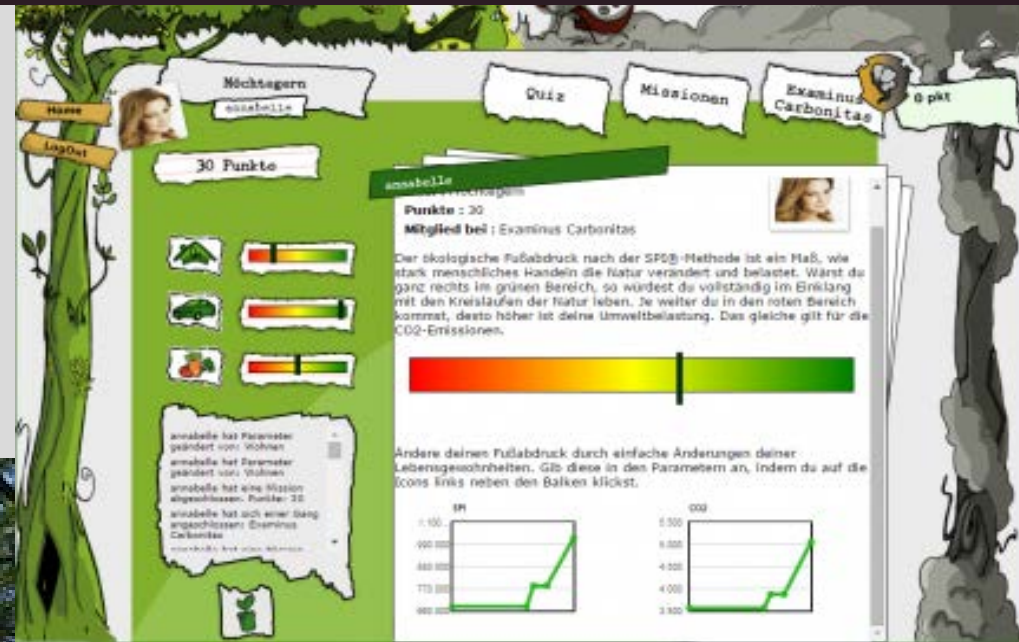

happy to work with

Doris Pedratscher
Requirements Engineer

Lukas Bachler
Software Developer

Our values

flexibility

personal responsibility

participation

growth

Smells like Team spirit

Past projects

Current projects

Siemens Edge – SQL Connector

Forecast

We leave our beloved but too small headquarter in the Albrechtgasse to move on to new shores in our freshly renovated office in the Burggasse!